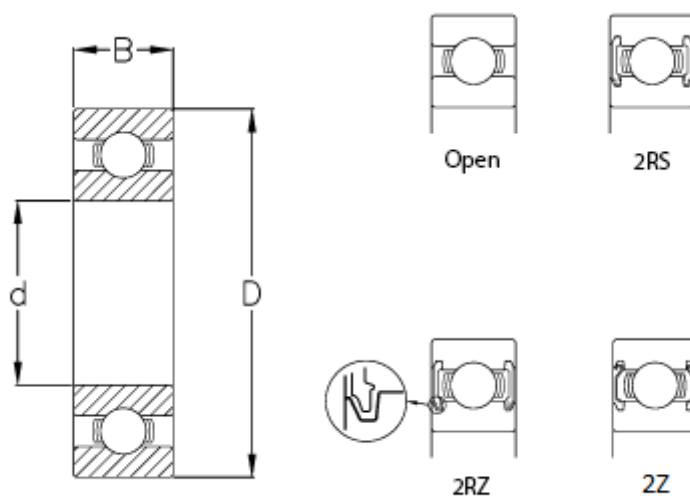

Data Sheet

Article number: 57960207503701

Description: CeramicSpeed hybrid bearing Insulate sealed
6315-CSB

Measures

B	= 37
Ball grade	= 5
C (KN)	= 119
C0	= 76.5
d	= 75
D	= 160
Max rpm.	= 6700
Type	= 6315